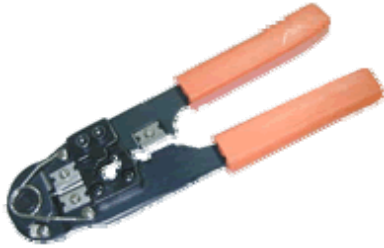

DL-1006

Features:

- Works on 6P plugs
- 3-in-1 function: Cut, strip, crimp

Description:

Professional modular crimp for 6P plugs, with 3-in-1 functions. This tool alone can cut the cable, strip the cable, and crimp the modular plug.

Specification:

Connector	6P6C RJ-12, 6P4C RJ-11, 6P2C Plugs
Cable	UTP, STP, Phone
Ratchet	No
Materials	Main Body: Low carbon steel with hardened black oxide finish
Dimensions	210 x 70 (mm)
Weight	220g